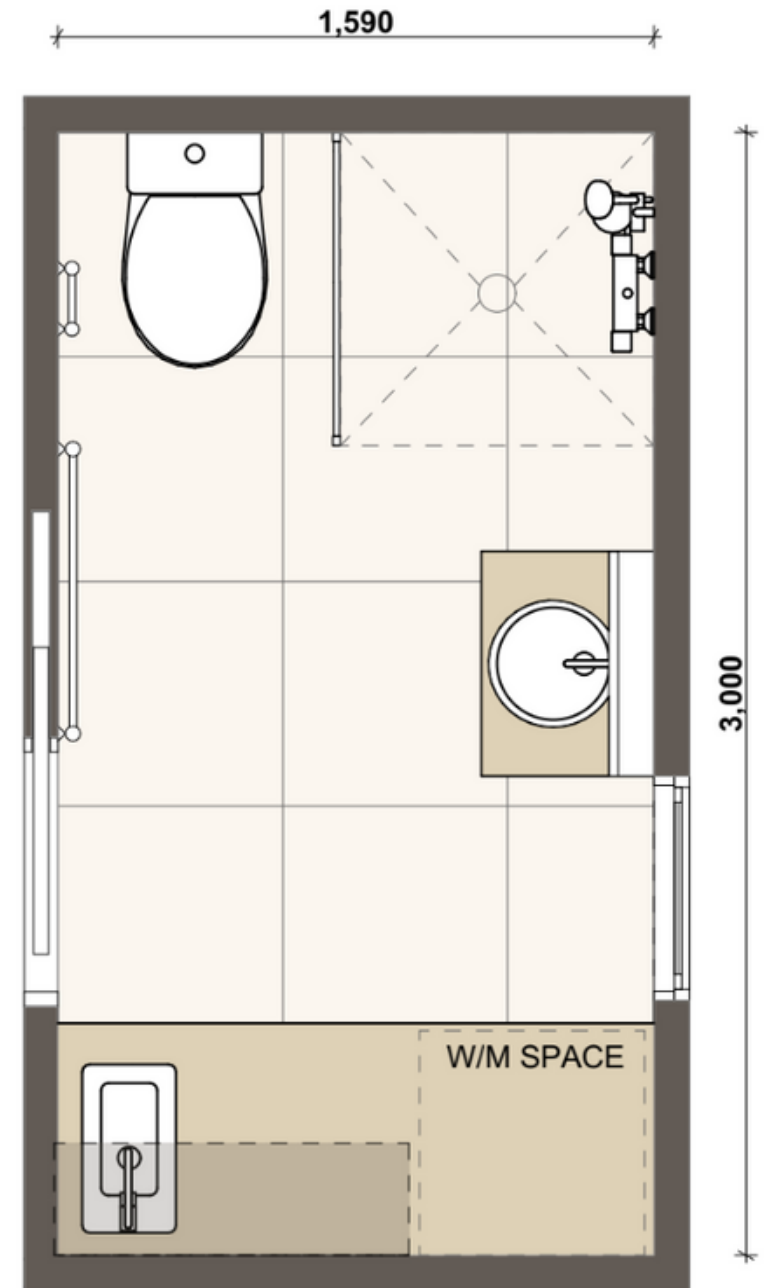

Powder Room

Standard Inclusions

- Vanity with sink
- Shaving cabinet
- Basin tap
- Toilet
- Toilet roll holder
- Towel Ring
- Internal wall
- Cavity slider with handle & lock
- Double powerpoint
- Downlight
- Light switch
- Floor tiles with skirt

Bathroom

Standard Inclusions

- Vanity with sink
- Shaving cabinet
- Basin tap
- Toilet
- Toilet roll holder
- Shower with tap ware
- Shower shelf
- Towel Rail
- Internal wall
- Cavity slider with privacy lock
- Exhaust fan
- Double powerpoint
- Downlight
- Light switch
- Floor tiles with skirt
- Shower wall tiles
- Gas hot water system

Bathroom & Laundry

Concept 1 - Standard Inclusions

- Vanity with sink
- Shaving cabinet
- Basin tap
- Toilet
- Toilet roll holder
- Shower with tap ware
- Shower shelf
- Laundry sink with tap
- Laundry cabinetry
- Overhead cupboard or shelf
- Towel rail
- Internal wall
- Cavity slider with privacy lock
- Exhaust fan
- Light switch
- Floor tiles with skirt
- Shower wall tiles
- Double powerpoint
- Downlight
- Gas hot water system

Bathroom & Laundry

Concept 2 - Standard Inclusions

- Vanity with sink
- Shaving cabinet
- Basin tap
- Toilet
- Toilet roll holder
- Shower with tap ware
- Shower shelf
- Laundry sink with tap
- Laundry cabinetry
- Overhead cupboard or shelf
- Towel rail
- Internal wall
- Cavity slider with privacy lock
- Exhaust fan
- Light switch
- Floor tiles with skirt
- Shower wall tiles
- Double powerpoint
- Downlight
- Gas hot water system