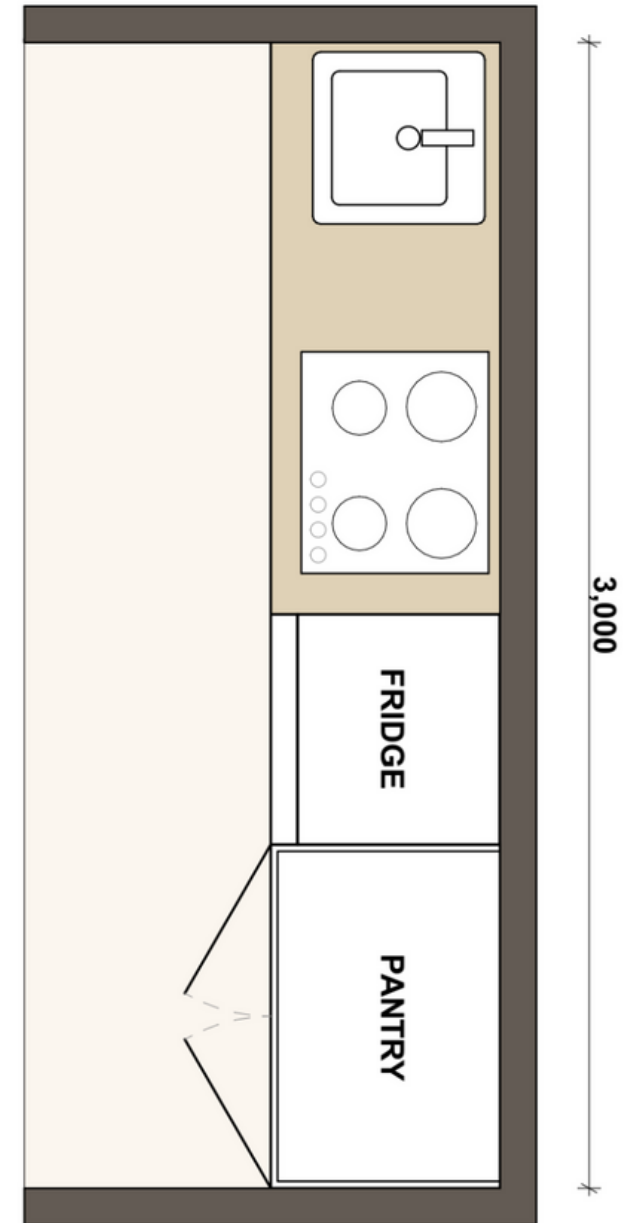

Powder Room

Standard Inclusions

- Vanity with sink
- Shaving cabinet
- Basin tap
- Toilet
- Toilet roll holder
- Towel Ring
- Internal wall
- Cavity slider with handle & lock
- Double powerpoint
- Downlight
- Light switch
- Floor tiles with skirt

Bathroom

Standard Inclusions

- Vanity with sink
- Shaving cabinet
- Basin tap
- Toilet
- Toilet roll holder
- Shower with tap ware
- Shower shelf
- Towel Rail
- Internal wall
- Cavity slider with privacy lock
- Exhaust fan
- Double powerpoint
- Downlight
- Light switch
- Floor tiles with skirt
- Shower wall tiles
- Gas hot water system

Ivory Matte

sizes 300 x 300 | 600 x 600

Charcoal Matte

sizes 300 x 300 | 600 x 600

White Matte

sizes 300 x 300 | 600 x 600

Coffee Matte

sizes 300 x 300 | 600 x 600

Coffee Bar

Standard Inclusions

- Pantry cupboard
- Benchtop
- Under bench cupboard
- Overhead shelf
- Splashback
- Powerpoints

Kitchenette

Standard Inclusions

- Sink
- Oven & cooktop
- Range hood
- Pantry storage
- Benchtop
- Tapware
- Cabinetry
- Cabinetry handles
- Splashback
- Powerpoints