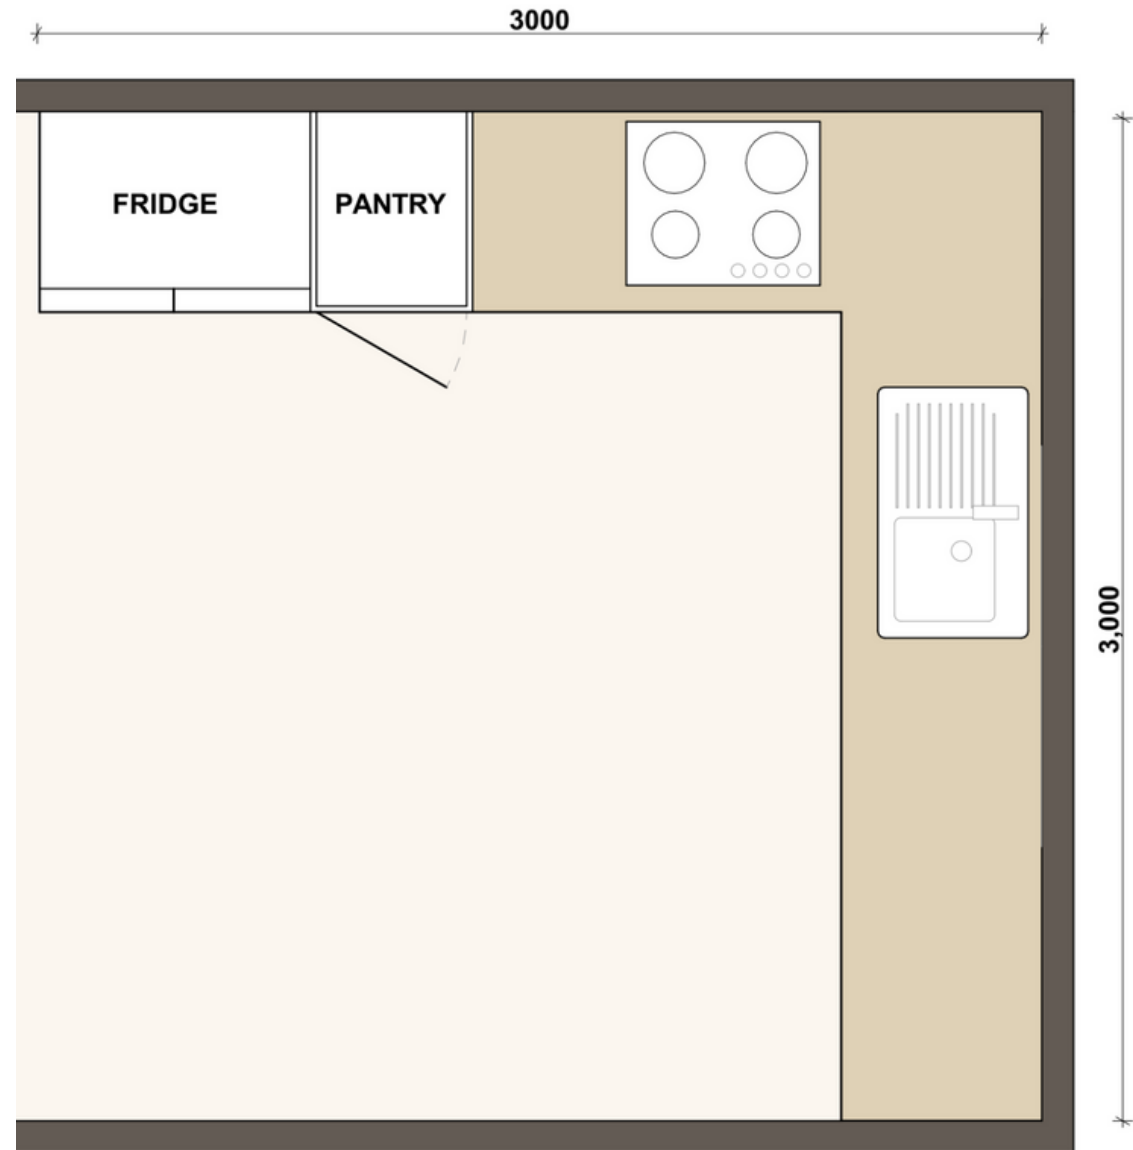

Powder Room

Standard Inclusions

- Vanity with sink
- Shaving cabinet
- Basin tap
- Toilet
- Toilet roll holder
- Towel Ring
- Internal wall
- Cavity slider with handle & lock
- Double powerpoint
- Downlight
- Light switch
- Floor tiles with skirt

Bathroom & Laundry

Concept 1 - Standard Inclusions

- Vanity with sink
- Shaving cabinet
- Basin tap
- Toilet
- Toilet roll holder
- Shower with tap ware
- Shower shelf
- Laundry sink with tap
- Laundry cabinetry
- Overhead cupboard or shelf
- Towel rail
- Internal wall
- Cavity slider with privacy lock
- Exhaust fan
- Light switch
- Floor tiles with skirt
- Shower wall tiles
- Double powerpoint
- Downlight
- Gas hot water system

Coffee Bar

Standard Inclusions

- Pantry cupboard
- Benchtop
- Under bench cupboard
- Overhead shelf
- Splashback
- Powerpoints

Kitchenette

Standard Inclusions

- Sink
- Oven & cooktop
- Range hood
- Pantry storage
- Benchtop
- Tapware
- Cabinetry
- Cabinetry handles
- Splashback
- Powerpoints

Kitchen

Concept 1 - Standard Inclusions

- Sink
- Oven & cooktop
- Range hood
- Pantry storage
- Benchtop
- Tapware
- Cabinetry
- Cabinetry handles
- Splashback
- Powerpoints
- Optional: dishwasher

Kitchen