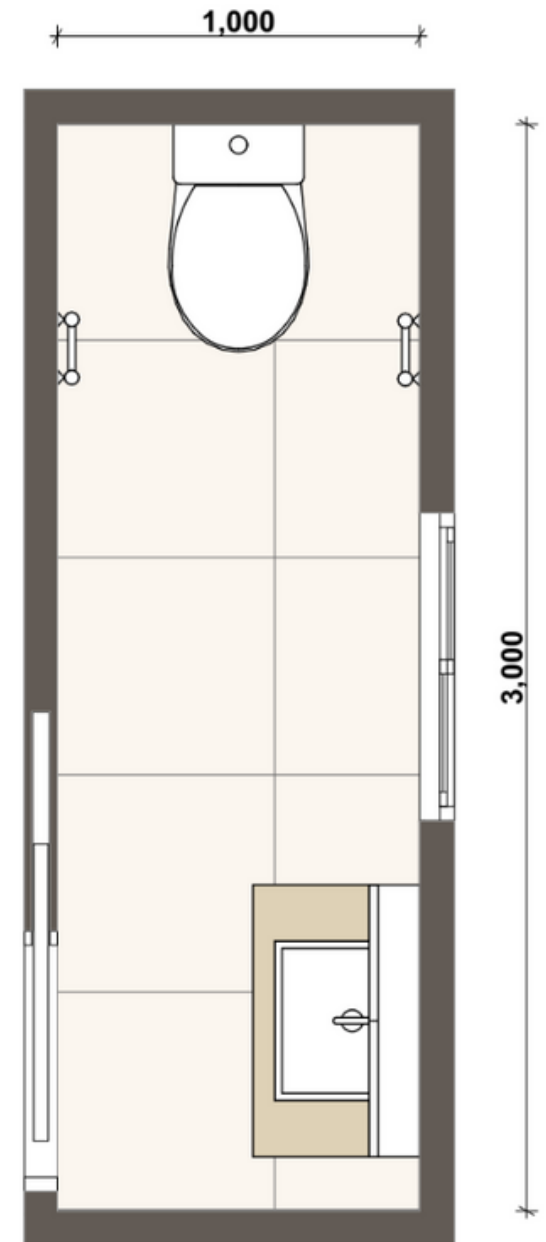

Humpy Co.

Our Range

Add on's

A range of add on's to complete your dream Humpy

**Bathrooms, Kitchens, Coffee Bar, Powder rooms,
Laundry, Decking & more...**

Laundry

Standard Inclusions

- Laundry sink with tap
- Underbench cabinetry
- Benchtop
- Overhead cupboard
- Exhaust fan
- Double powerpoint
- Floor tiles with skirt
- Splashback tiles

Powder Room

Standard Inclusions

- Vanity with sink
- Shaving cabinet
- Basin tap
- Toilet
- Toilet roll holder
- Towel Ring
- Internal wall
- Cavity slider with handle & lock
- Double powerpoint
- Downlight
- Light switch
- Floor tiles with skirt

Bathroom

Standard Inclusions

- Vanity with sink
- Shaving cabinet
- Basin tap
- Toilet
- Toilet roll holder
- Shower with tap ware
- Shower shelf
- Towel Rail
- Internal wall
- Cavity slider with privacy lock
- Exhaust fan
- Double powerpoint
- Downlight
- Light switch
- Floor tiles with skirt
- Shower wall tiles
- Gas hot water system

Bathroom & Laundry

Concept 1 - Standard Inclusions

- Vanity with sink
- Shaving cabinet
- Basin tap
- Toilet
- Toilet roll holder
- Shower with tap ware
- Shower shelf
- Laundry sink with tap
- Laundry cabinetry
- Overhead cupboard or shelf
- Towel rail
- Internal wall
- Cavity slider with privacy lock
- Exhaust fan
- Light switch
- Floor tiles with skirt
- Shower wall tiles
- Double powerpoint
- Downlight
- Gas hot water system