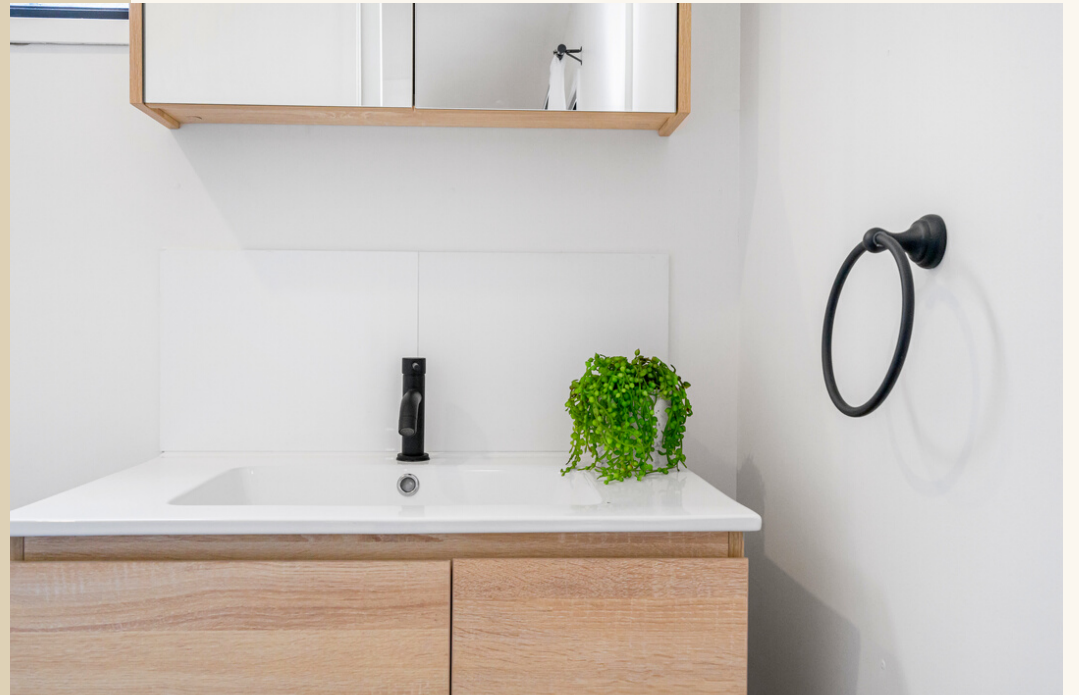

Powder Room

Standard Inclusions

- Vanity with sink
- Shaving cabinet
- Basin tap
- Toilet
- Toilet roll holder
- Towel Ring
- Internal wall
- Cavity slider with handle & lock
- Double powerpoint
- Downlight
- Light switch
- Floor tiles with skirt

Bathroom

Standard Inclusions

- Vanity with sink
- Shaving cabinet
- Basin tap
- Toilet
- Toilet roll holder
- Shower with tap ware
- Shower shelf
- Towel Rail
- Internal wall
- Cavity slider with privacy lock
- Exhaust fan
- Double powerpoint
- Downlight
- Light switch
- Floor tiles with skirt
- Shower wall tiles
- Gas hot water system