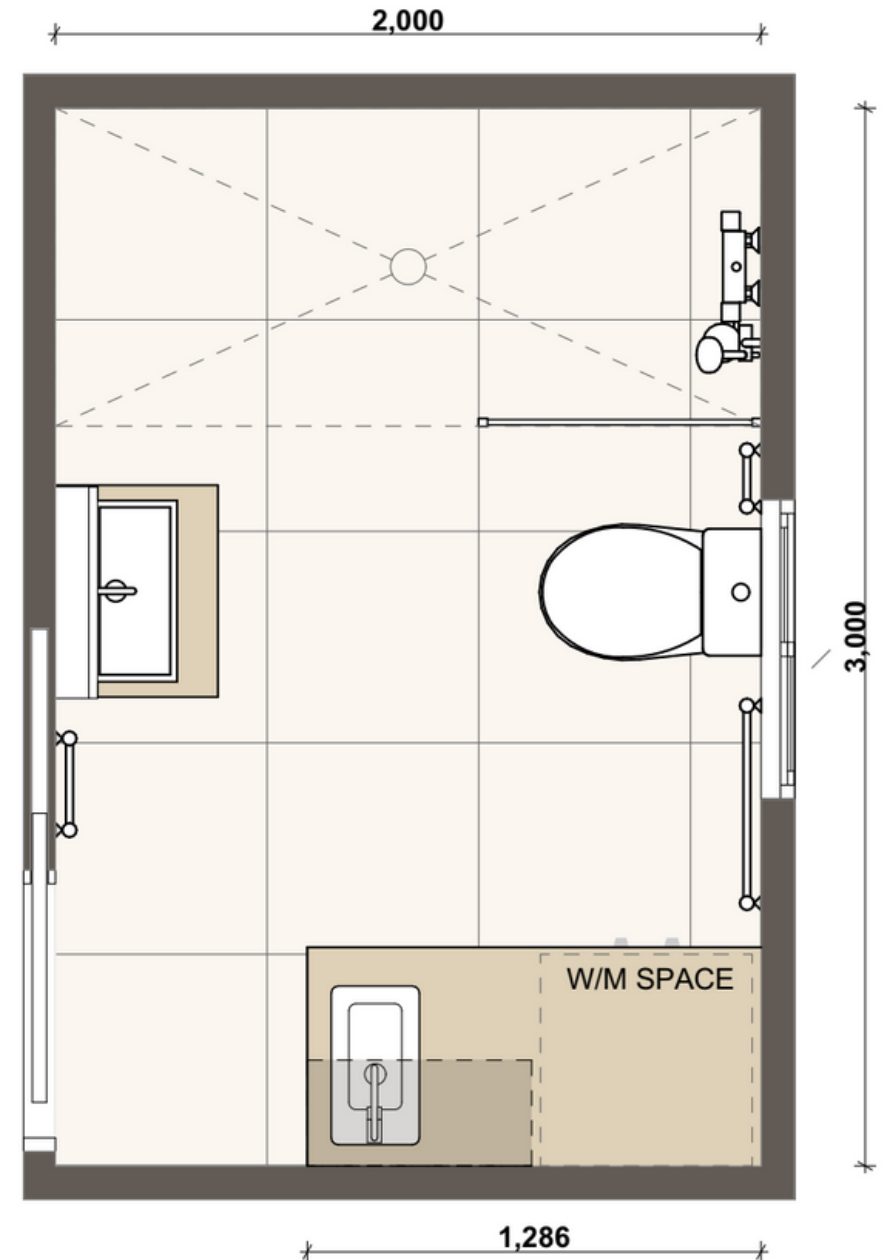

Powder Room

Standard Inclusions

- Vanity with sink
- Shaving cabinet
- Basin tap
- Toilet
- Toilet roll holder
- Towel Ring
- Internal wall
- Cavity slider with handle & lock
- Double powerpoint
- Downlight
- Light switch
- Floor tiles with skirt

Bathroom

Standard Inclusions

- Vanity with sink
- Shaving cabinet
- Basin tap
- Toilet
- Toilet roll holder
- Shower with tap ware
- Shower shelf
- Towel Rail
- Internal wall
- Cavity slider with privacy lock
- Exhaust fan
- Double powerpoint
- Downlight
- Light switch
- Floor tiles with skirt
- Shower wall tiles
- Gas hot water system

Bathroom & Laundry

Concept 1 - Standard Inclusions

- Vanity with sink
- Shaving cabinet
- Basin tap
- Toilet
- Toilet roll holder
- Shower with tap ware
- Shower shelf
- Laundry sink with tap
- Laundry cabinetry
- Overhead cupboard or shelf
- Towel rail
- Internal wall
- Cavity slider with privacy lock
- Exhaust fan
- Light switch
- Floor tiles with skirt
- Shower wall tiles
- Double powerpoint
- Downlight
- Gas hot water system

Bathroom & Laundry

Concept 2 - Standard Inclusions

- Vanity with sink
- Shaving cabinet
- Basin tap
- Toilet
- Toilet roll holder
- Shower with tap ware
- Shower shelf
- Laundry sink with tap
- Laundry cabinetry
- Overhead cupboard or shelf
- Towel rail
- Internal wall
- Cavity slider with privacy lock
- Exhaust fan
- Light switch
- Floor tiles with skirt
- Shower wall tiles
- Double powerpoint
- Downlight
- Gas hot water system