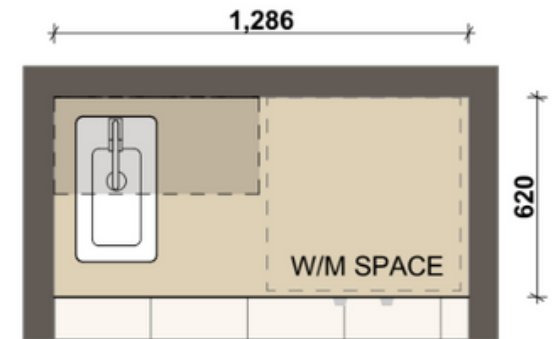

Powder Room

Standard Inclusions

- Vanity with sink
- Shaving cabinet
- Basin tap
- Toilet
- Toilet roll holder
- Towel Ring
- Internal wall
- Cavity slider with handle & lock
- Double powerpoint
- Downlight
- Light switch
- Floor tiles with skirt