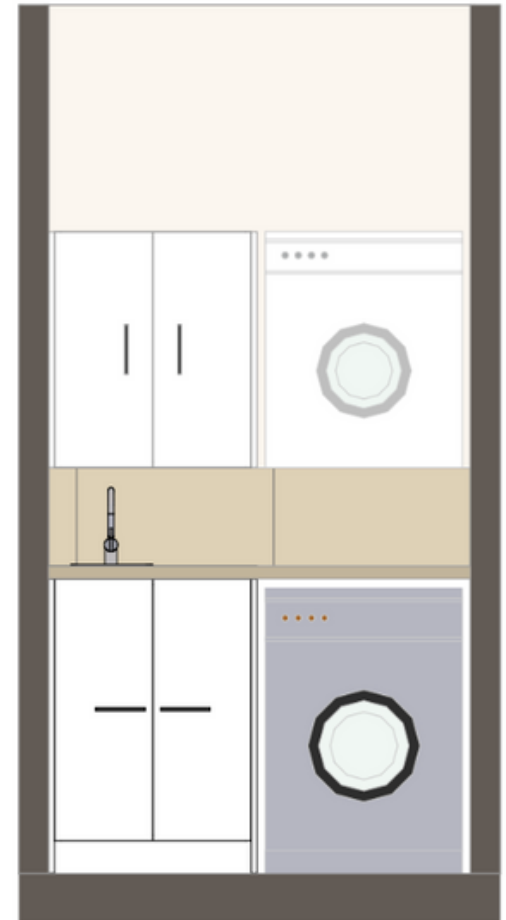

Humpy Co.

Our Range

Add on's

A range of add on's to complete your dream Humpy

**Bathrooms, Kitchens, Coffee Bar, Powder rooms,
Laundry, Decking & more...**

Laundry

Standard Inclusions

- Laundry sink with tap
- Underbench cabinetry
- Benchtop
- Overhead cupboard
- Exhaust fan
- Double powerpoint
- Floor tiles with skirt
- Splashback tiles

Powder Room

Standard Inclusions

- Vanity with sink
- Shaving cabinet
- Basin tap
- Toilet
- Toilet roll holder
- Towel Ring
- Internal wall
- Cavity slider with handle & lock
- Double powerpoint
- Downlight
- Light switch
- Floor tiles with skirt

Bathroom

Standard Inclusions

- Vanity with sink
- Shaving cabinet
- Basin tap
- Toilet
- Toilet roll holder
- Shower with tap ware
- Shower shelf
- Towel Rail
- Internal wall
- Cavity slider with privacy lock
- Exhaust fan
- Double powerpoint
- Downlight
- Light switch
- Floor tiles with skirt
- Shower wall tiles
- Gas hot water system

Bathroom & Laundry

Concept 1 - Standard Inclusions

- Vanity with sink
- Shaving cabinet
- Basin tap
- Toilet
- Toilet roll holder
- Shower with tap ware
- Shower shelf
- Laundry sink with tap
- Laundry cabinetry
- Overhead cupboard or shelf
- Towel rail
- Internal wall
- Cavity slider with privacy lock
- Exhaust fan
- Light switch
- Floor tiles with skirt
- Shower wall tiles
- Double powerpoint
- Downlight
- Gas hot water system