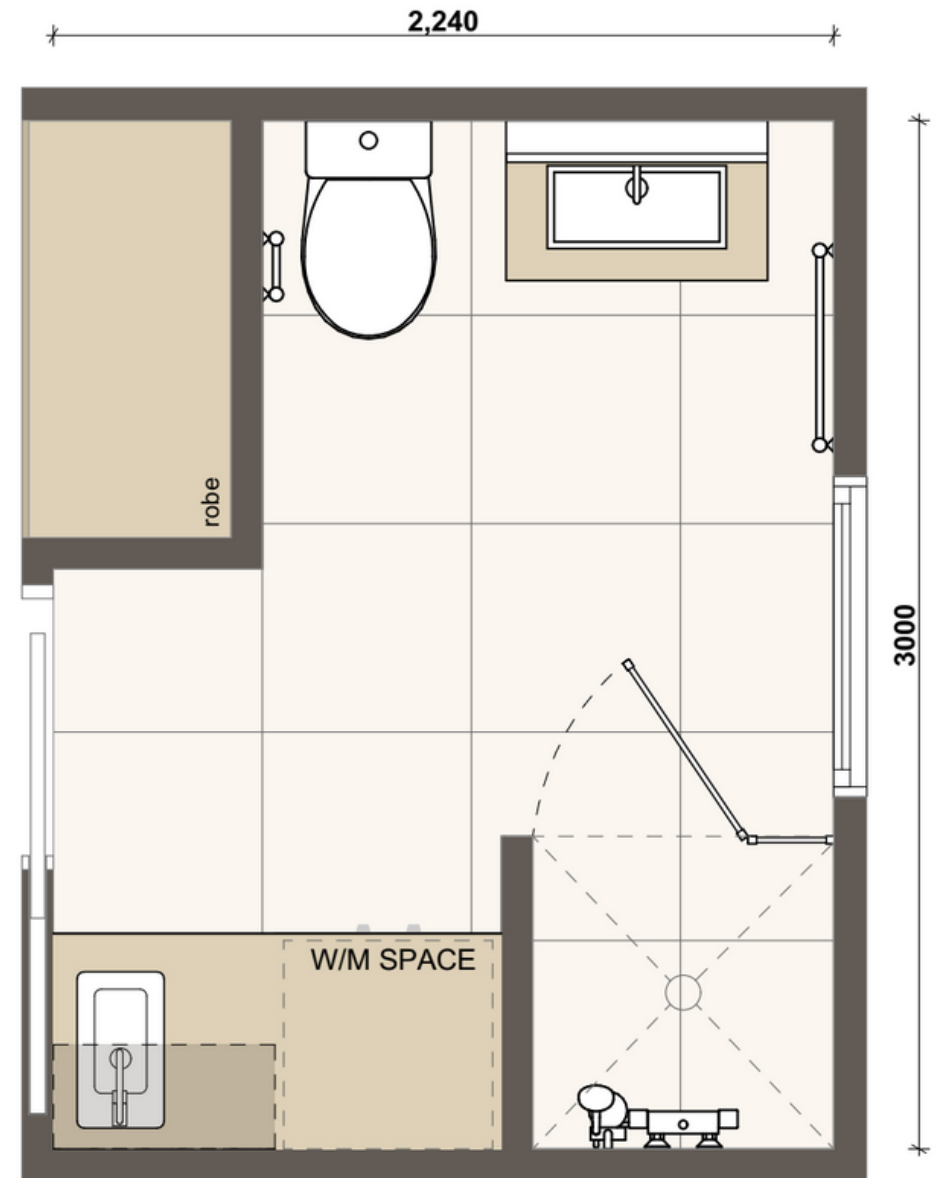

Powder Room

Standard Inclusions

- Vanity with sink
- Shaving cabinet
- Basin tap
- Toilet
- Toilet roll holder
- Towel Ring
- Internal wall
- Cavity slider with handle & lock
- Double powerpoint
- Downlight
- Light switch
- Floor tiles with skirt

Bathroom & Laundry

Concept 1 - Standard Inclusions

- Vanity with sink
- Shaving cabinet
- Basin tap
- Toilet
- Toilet roll holder
- Shower with tap ware
- Shower shelf
- Laundry sink with tap
- Laundry cabinetry
- Overhead cupboard or shelf
- Towel rail
- Internal wall
- Cavity slider with privacy lock
- Exhaust fan
- Light switch
- Floor tiles with skirt
- Shower wall tiles
- Double powerpoint
- Downlight
- Gas hot water system

Bathroom & Laundry

Concept 2 - Standard Inclusions

- Vanity with sink
- Shaving cabinet
- Basin tap
- Toilet
- Toilet roll holder
- Shower with tap ware
- Shower shelf
- Laundry sink with tap
- Laundry cabinetry
- Overhead cupboard or shelf
- Towel rail
- Internal wall
- Cavity slider with privacy lock
- Exhaust fan
- Light switch
- Floor tiles with skirt
- Shower wall tiles
- Double powerpoint
- Downlight
- Gas hot water system

Bathroom & Laundry

Concept 3 - Standard Inclusions

- Vanity with sink
- Shaving cabinet
- Basin tap
- Toilet
- Toilet roll holder
- Shower with tap ware
- Shower shelf
- Laundry sink with tap
- Laundry cabinetry
- Overhead cupboard or shelf
- Towel rail
- Internal wall
- Cavity slider with privacy lock
- Exhaust fan
- Light switch
- Floor tiles with skirt
- Shower wall tiles
- Double powerpoint
- Downlight
- Robe space with doors
- Gas hot water system