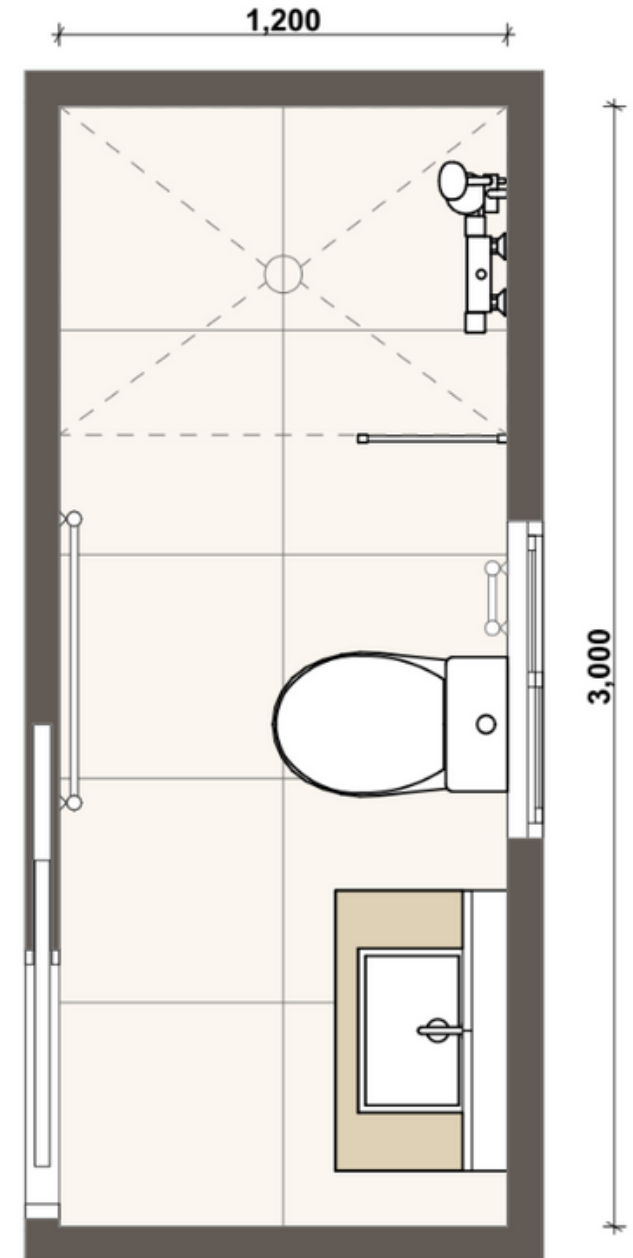

Powder Room

Standard Inclusions

- Vanity with sink
- Shaving cabinet
- Basin tap
- Toilet
- Toilet roll holder
- Towel Ring
- Internal wall
- Cavity slider with handle & lock
- Double powerpoint
- Downlight
- Light switch
- Floor tiles with skirt

Bathroom

Standard Inclusions

- Vanity with sink
- Shaving cabinet
- Basin tap
- Toilet
- Toilet roll holder
- Shower with tap ware
- Shower shelf
- Towel Rail
- Internal wall
- Cavity slider with privacy lock
- Exhaust fan
- Double powerpoint
- Downlight
- Light switch
- Floor tiles with skirt
- Shower wall tiles
- Gas hot water system

Bathroom & Laundry

Concept 1 - Standard Inclusions

- Vanity with sink
- Shaving cabinet
- Basin tap
- Toilet
- Toilet roll holder
- Shower with tap ware
- Shower shelf
- Laundry sink with tap
- Laundry cabinetry
- Overhead cupboard or shelf
- Towel rail
- Internal wall
- Cavity slider with privacy lock
- Exhaust fan
- Light switch
- Floor tiles with skirt
- Shower wall tiles
- Double powerpoint
- Downlight
- Gas hot water system

Bathroom & Laundry

Concept 2 - Standard Inclusions

- Vanity with sink
- Shaving cabinet
- Basin tap
- Toilet
- Toilet roll holder
- Shower with tap ware
- Shower shelf
- Laundry sink with tap
- Laundry cabinetry
- Overhead cupboard or shelf
- Towel rail
- Internal wall
- Cavity slider with privacy lock
- Exhaust fan
- Light switch
- Floor tiles with skirt
- Shower wall tiles
- Double powerpoint
- Downlight
- Gas hot water system