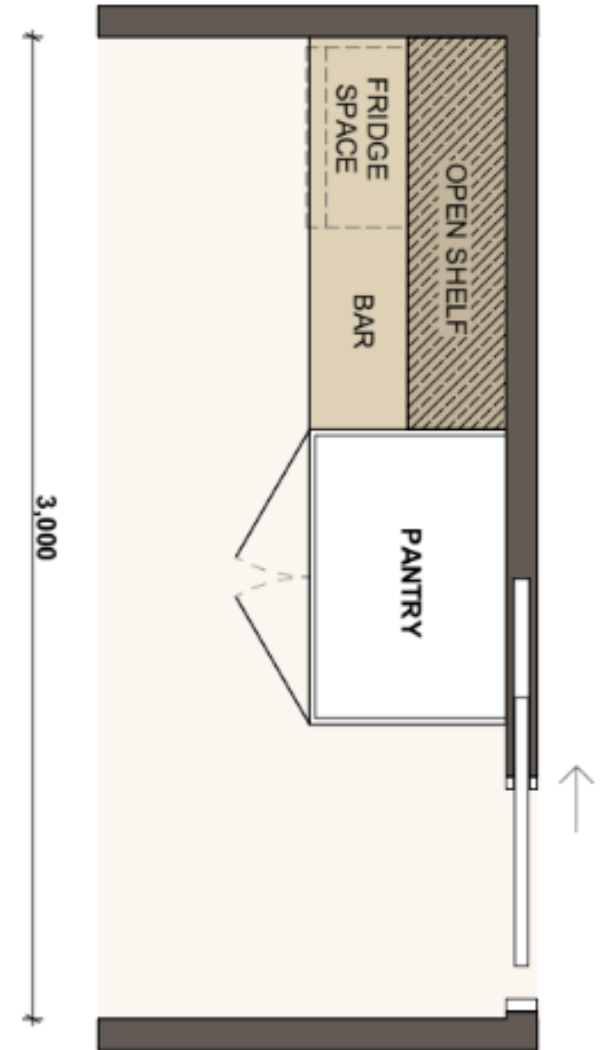

Ivory Matte

sizes 300 x 300 | 600 x 600

Charcoal Matte

sizes 300 x 300 | 600 x 600

White Matte

sizes 300 x 300 | 600 x 600

Coffee Matte

sizes 300 x 300 | 600 x 600

Coffee Bar

Standard Inclusions

- Pantry cupboard
- Benchtop
- Under bench cupboard
- Overhead shelf
- Splashback
- Powerpoints

Kitchenette

Standard Inclusions

- Sink
- Oven & cooktop
- Range hood
- Pantry storage
- Benchtop
- Tapware
- Cabinetry
- Cabinetry handles
- Splashback
- Powerpoints