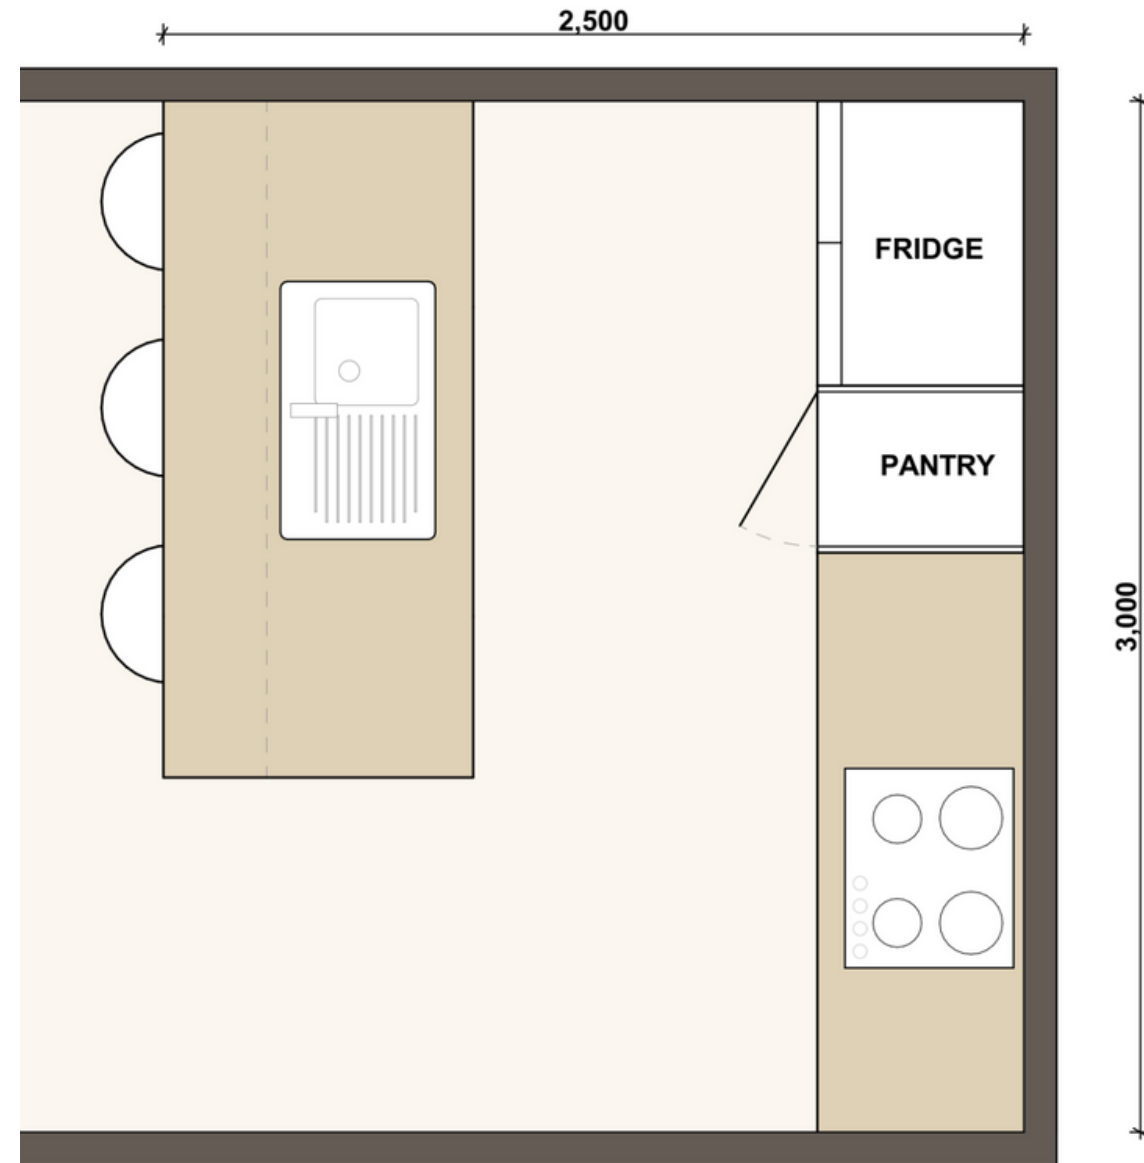

Kitchen

Concept 3 - Standard Inclusions

- Sink
- Oven & cooktop
- Range hood
- Pantry storage
- Benchtop
- Tapware
- Cabinetry
- Island bench
- Cabinetry handles
- Splashback
- Powerpoints
- Optional: dishwasher